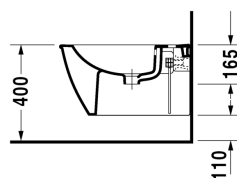

Darling New Bidet wall mounted # 2249150000

|< 370 mm >|

Bidet wall mounted	Dimension	Weight	Order number
with overflow, with tap platform, Durafix included			
Colors			
00 White Alpin			
Variant			
	370 x 540 mm	20.500 kilogram	2249150000
Infobox			
Durafix for invisible fixation is included in delivery			
Sanitary ceramics with the special WonderGliss surface finish will remain clean and attractive-looking for a long time to come. When ordering WonderGliss please add a "1" as eleventh digit to the model number.			
Accessory			
Fixing for wall mounted bidet and wall mounted toilet	Ø 12 x 180 mm	0.200 kilogram	006500

All drawings contain the necessary measurements which are subject to standard tolerances. They are stated in mm and are non-binding. Exact measurements, in particular for customised installation scenarios, can only be taken from the finished ceramic piece.