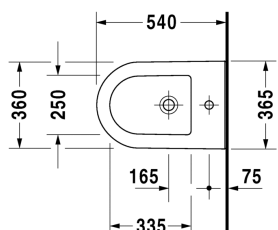

Darling New Bidet wall mounted # 2249150000

|< 370 mm >|

Bidet wall mounted	Dimension	Weight	Order number
with overflow, with tap platform, Durafix included			
Colors			
00 White Alpin			
Variant			
	370 x 540 mm	20.500 kilogram	2249150000
Infobox			
Durafix for invisible fixation is included in delivery			
Sanitary ceramics with the special WonderGliss surface finish will remain clean and attractive-looking for a long time to come. When ordering WonderGliss please add a "1" as eleventh digit to the model number.			
Accessory			
Fixing for wall mounted bidet and wall mounted toilet	Ø 12 x 180 mm	0.200 kilogram	006500

All drawings contain the necessary measurements which are subject to standard tolerances. They are stated in mm and are non-binding. Exact measurements, in particular for customised installation scenarios, can only be taken from the finished ceramic piece.