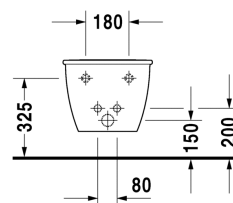

Darling New Bidet wall mounted # 2249150000

|< 370 mm >|

Bidet wall mounted	Dimension	Weight	Order number
with overflow, with tap platform, Durafix included			
Colors			
00 White Alpin			
Variant			
	370 x 540 mm	20.500 kilogram	2249150000
Infobox			
Durafix for invisible fixation is included in delivery			
Sanitary ceramics with the special WonderGliss surface finish will remain clean and attractive-looking for a long time to come. When ordering WonderGliss please add a "1" as eleventh digit to the model number.			
Accessory			
Fixing for wall mounted bidet and wall mounted toilet	Ø 12 x 180 mm	0.200 kilogram	006500

All drawings contain the necessary measurements which are subject to standard tolerances. They are stated in mm and are non-binding. Exact measurements, in particular for customised installation scenarios, can only be taken from the finished ceramic piece.